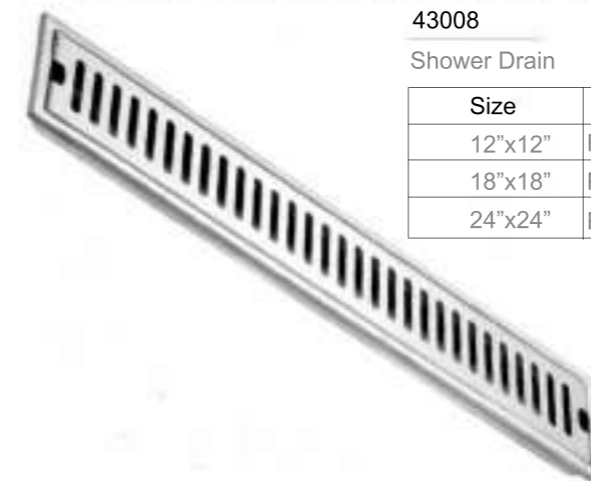

43005  
Cockroach Jaali Square 5"x5"  
MRP. Rs. 560/-

43006  
Bidding Jaali

Size	MRP.
3"x3"	Rs. 440
4"x4"	Rs. 640
5"x5"	Rs. 840

43007  
Citizen Jaali

Size	MRP.
3"x3"	Rs. 260
4"x4"	Rs. 440
5"x5"	Rs. 500

43008  
Shower Drain